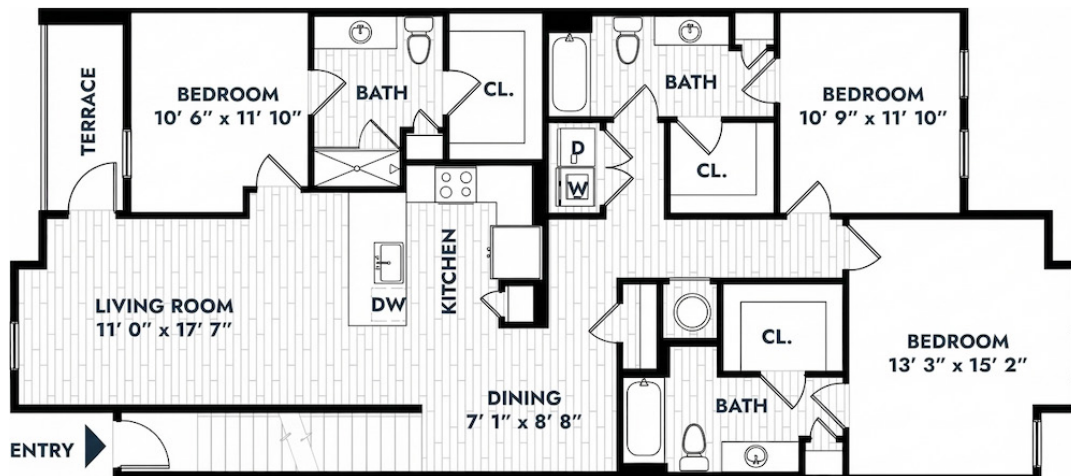

3B

3 BED / 3 BATH

1580

SQ. FT.

650 Sgt Ed Holcomb Blvd N | Conroe, TX 77304

www.altasergeant.com

Floor plans are artist's rendering. All dimensions are approximate. Actual product and specifications may vary in dimension or detail. Not all features are available in every rental. Please see a representative for details.