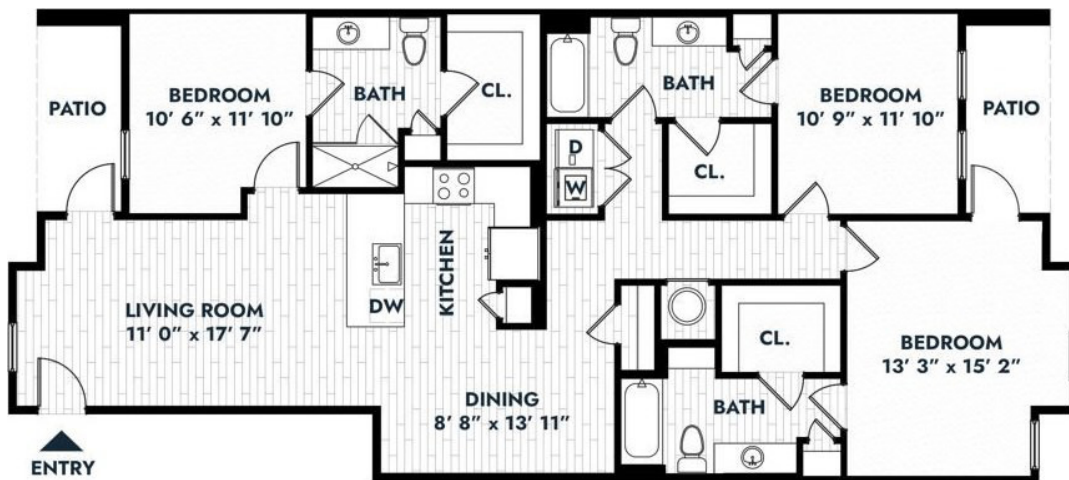

3A

3 BED / 3 BATH

1520

SQ. FT.

650 Sgt Ed Holcomb Blvd N | Conroe, TX 77304

www.altasergeant.com

Floor plans are artist's rendering. All dimensions are approximate. Actual product and specifications may vary in dimension or detail. Not all features are available in every rental. Please see a representative for details.