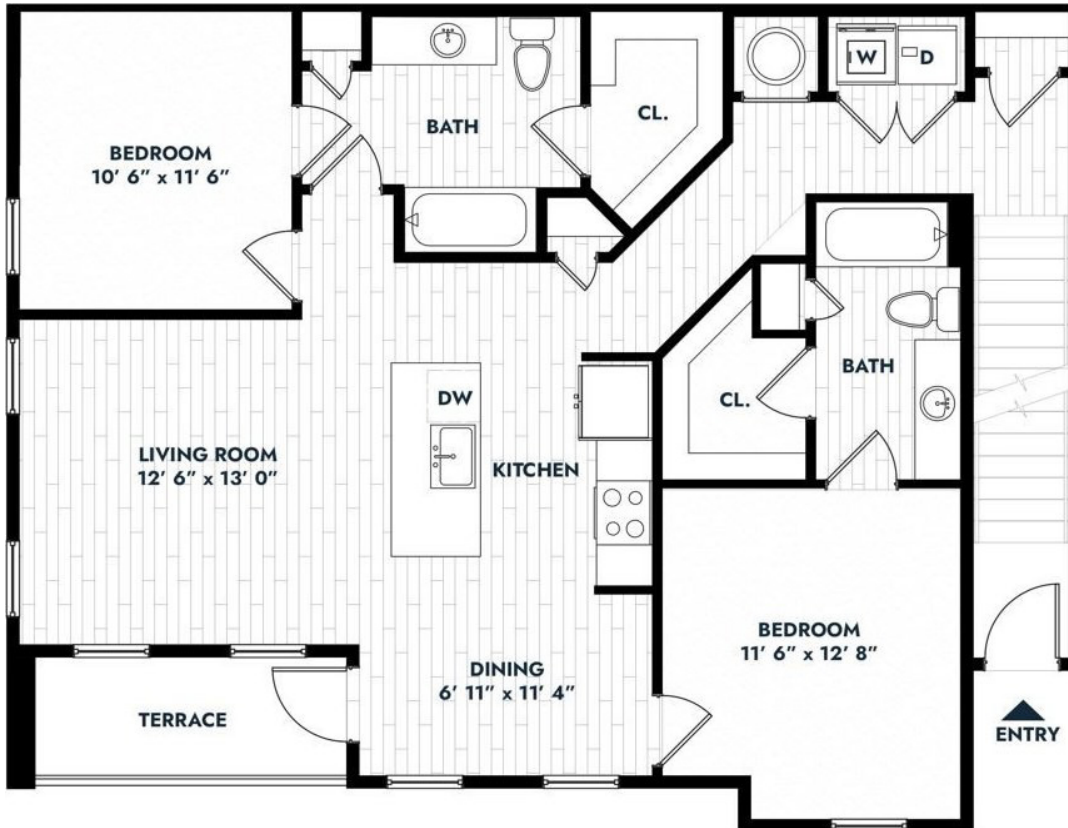

2B

2 BED / 2 BATH

1172

SQ. FT.

650 Sgt Ed Holcomb Blvd N | Conroe, TX 77304

www.altasergeant.com

Floor plans are artist's rendering. All dimensions are approximate. Actual product and specifications may vary in dimension or detail. Not all features are available in every rental. Please see a representative for details.