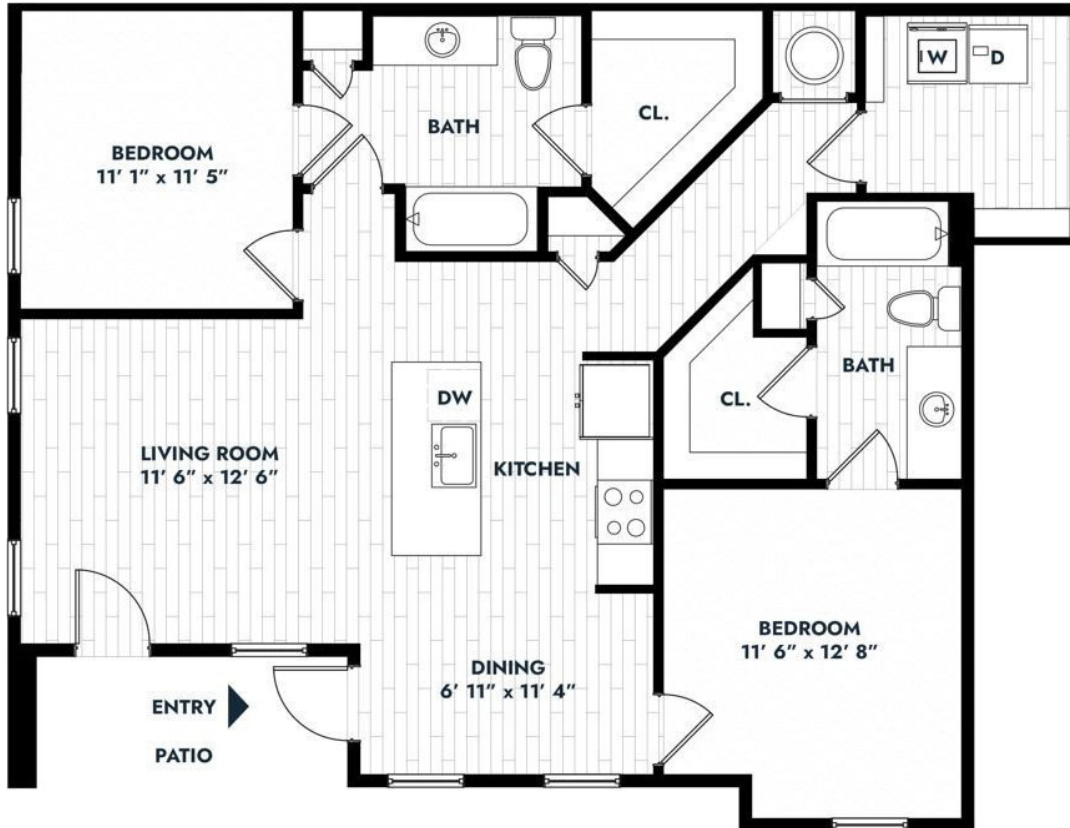

2A

2 BED / 2 BATH

1112

SQ. FT.

650 Sgt Ed Holcomb Blvd N | Conroe, TX 77304

www.altasergeant.com

Floor plans are artist's rendering. All dimensions are approximate. Actual product and specifications may vary in dimension or detail. Not all features are available in every rental. Please see a representative for details.