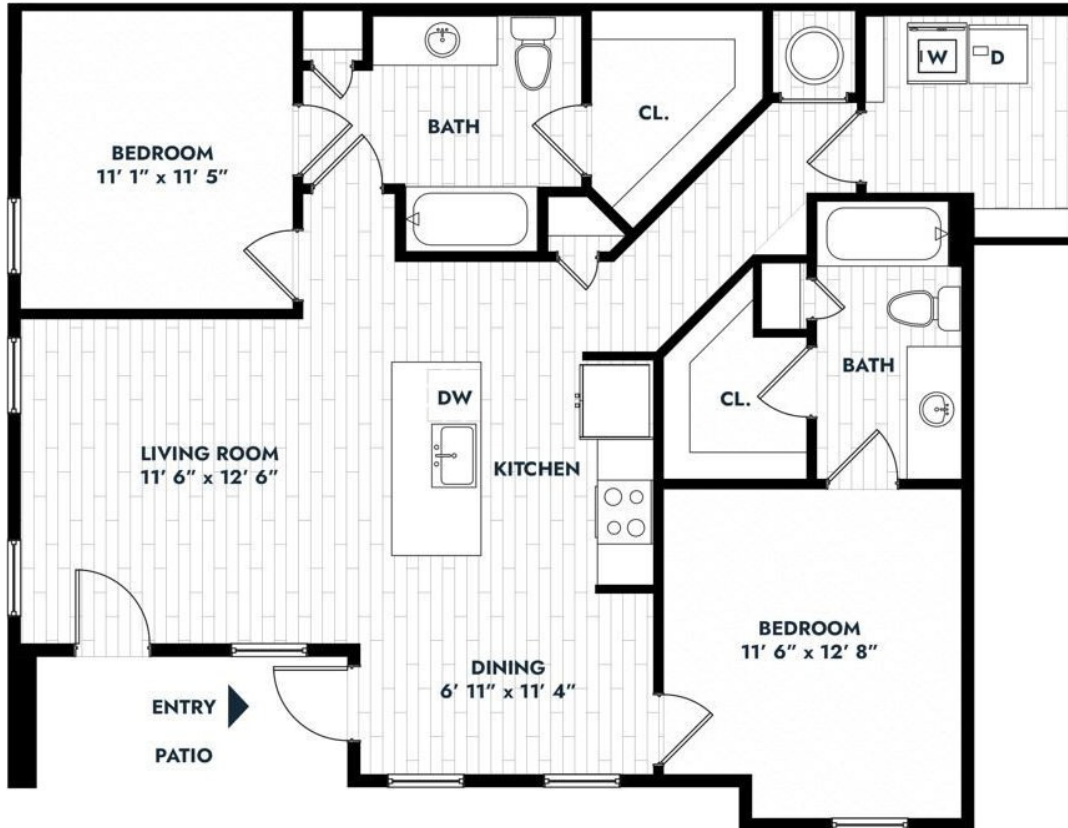

2A ANSI

2 BED / 2 BATH

1112

SQ. FT.

650 Sgt Ed Holcomb Blvd N | Conroe, TX 77304

www.altasergeant.com

Floor plans are artist's rendering. All dimensions are approximate. Actual product and specifications may vary in dimension or detail. Not all features are available in every rental. Please see a representative for details.