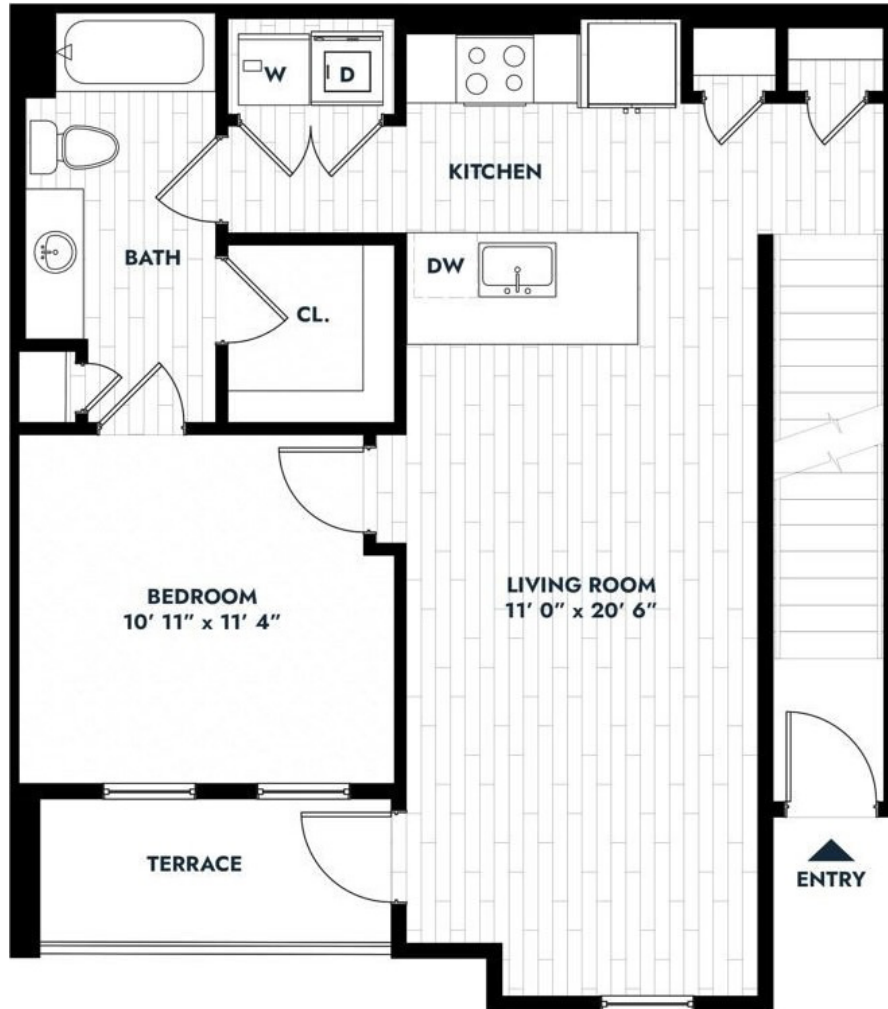

1B

1 BED / 1 BATH

783

SQ. FT.

650 Sgt Ed Holcomb Blvd N | Conroe, TX 77304

www.altasergeant.com

Floor plans are artist's rendering. All dimensions are approximate. Actual product and specifications may vary in dimension or detail. Not all features are available in every rental. Please see a representative for details.