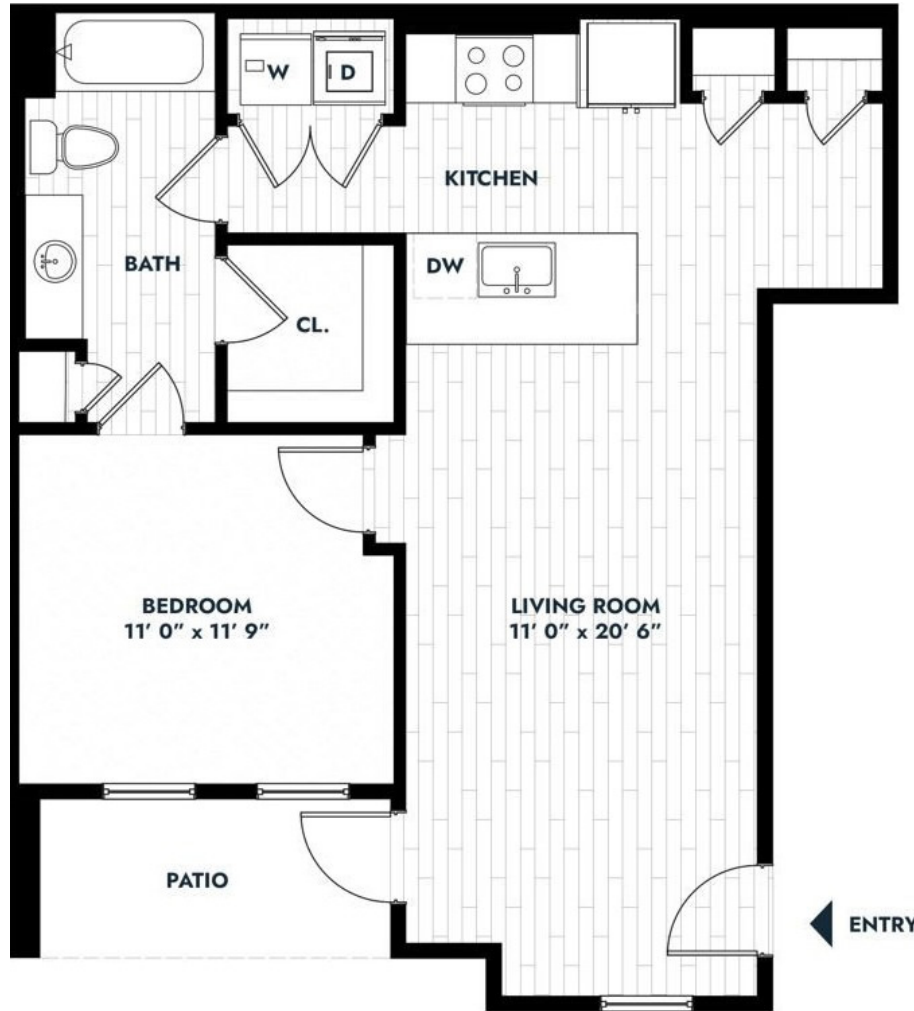

1A

1 BED / 1 BATH

723

SQ. FT.

650 Sgt Ed Holcomb Blvd N | Conroe, TX 77304

www.altasergeant.com

Floor plans are artist's rendering. All dimensions are approximate. Actual product and specifications may vary in dimension or detail. Not all features are available in every rental. Please see a representative for details.