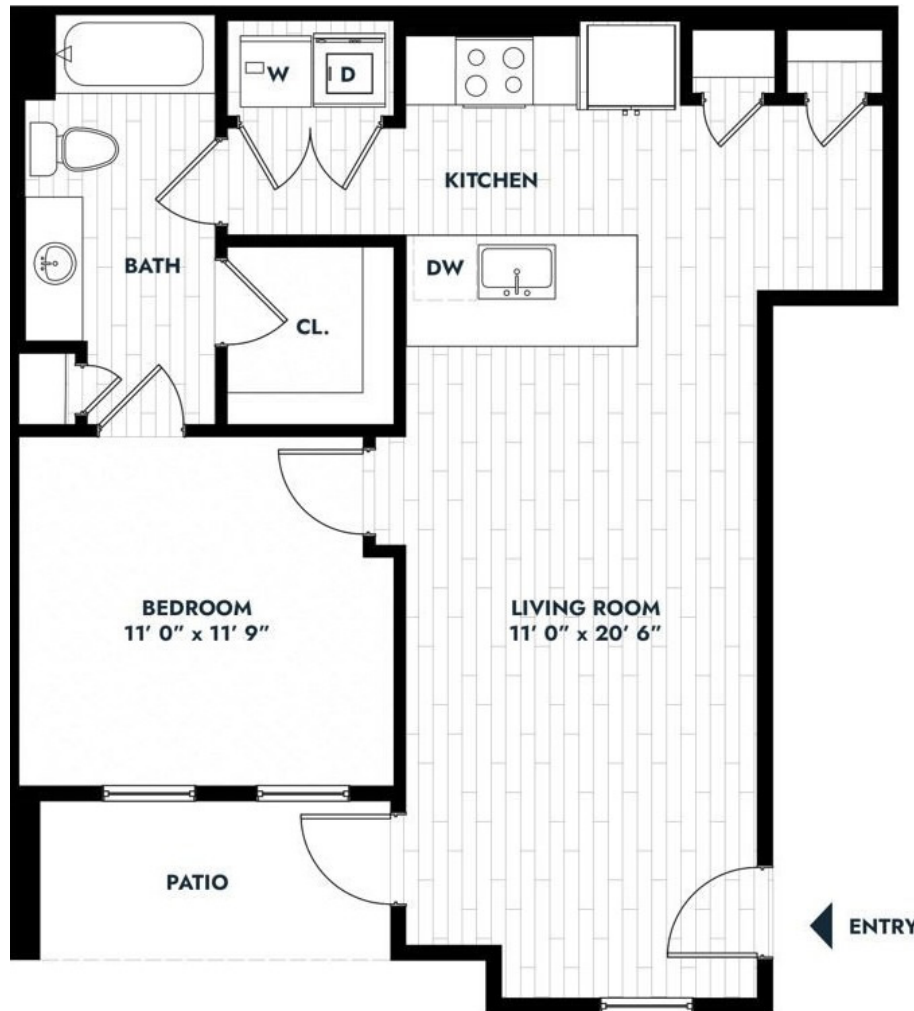

# 1A ANSI

1 BED / 1 BATH

# 723

SQ. FT.

650 Sgt Ed Holcomb Blvd N | Conroe, TX 77304

[www.altasergeant.com](http://www.altasergeant.com)

Floor plans are artist's rendering. All dimensions are approximate. Actual product and specifications may vary in dimension or detail. Not all features are available in every rental. Please see a representative for details.